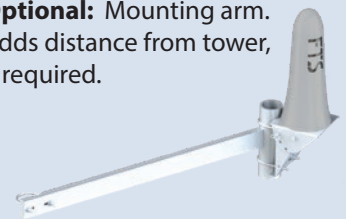

**EXTREME ENVIRONMENTS
EXTREMELY RELIABLE**

EON2

CS2 GOES ANTENNA WITH GPS OPTION

The last GOES and GPS antenna you'll ever need.

The EON2 CS2 requires no assembly, and no aiming in most locations. Rugged by design, it is completely sealed for marine environments and dome-shaped for superior ice/snow shedding. Furthermore, it is smaller, lighter and more durable than a Yagi.

- One antenna replaces separate GOES and GPS antennas
- Cabinet top mounting eliminates exposed wiring
- Extremely rugged—nothing to break
- Quick to install and reliable to operate

Small and light

- 32 cm x 13 cm at widest (12.7" x 5.2")
- 396 g (Less than 1 lb.)

Optional: Integrated GPS

- Install a single antenna instead of separate GOES and GPS antennas.
- Proprietary design ensures GPS function even when aimed.

TECHNICAL SPECIFICATIONS

PARAMETER	GOES	GPS OPTION
GAIN	5.7 dBic minimum	30dB +/- 1dB
HALF POWER BEAMWIDTH	99° Nominal	Hemispherical
FREQUENCY	398 MHz to 404 MHz	1575.42MHz
VSWR	1.5:1 Nominal, 2.0:1 Maximum	2.0:1 Maximum
DC INPUT VOLTAGE RANGE	N/A	+3.0Vdc to +5.0Vdc
DC CURRENT	N/A	20mA Maximum
CABLE CONNECTOR	Type-N (female)	SMA Female bulkhead mount
IMPEDENCE		50 Ohms
POLARIZATION		RHCP
CABLE LENGTH		4.5m (15')
MAX. DIAMETER OF MOUNTING STRUCTURE		6.35 cm (2.4")
DIMENSIONS	32 cm (12.7") x 13 cm (5.2") diameter at widest point	
WEIGHT		396 g (Less than 1 lb.)
WIND LOADING		322 km/h (200 mph)
OPERATIONAL TEMPERATURE		-40°C to +85°C

Typical Yagi
43" x 10.5"
6 lbs.

EON2
12.7" x 5.2"
Less than 1lb.

Optional: Adjustable mount.
Permits aiming if required,
without tools.

Optional: Mounting arm.
Adds distance from tower,
if required.

CANADA 1065 Henry Eng Place | Victoria, BC | V9B 6B2
USA 1124 Fir Avenue, Suite C | Blaine, WA | 98230
ftsinc.com | 1.800.548.4264