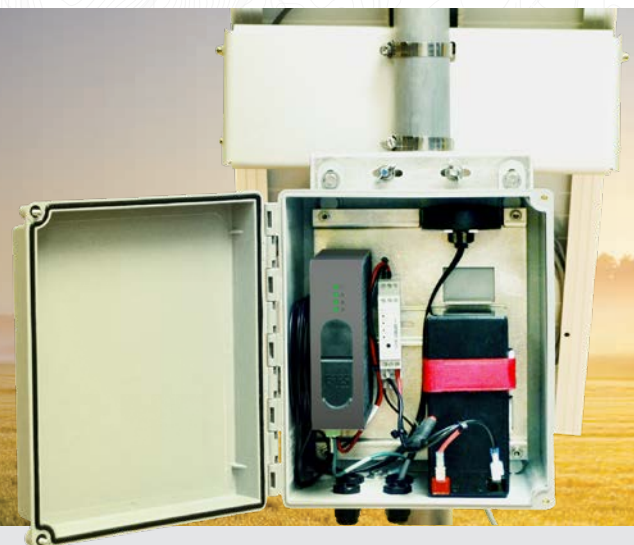

**EXTREME ENVIRONMENTS
EXTREMELY RELIABLE**

LT1-CELL

**Compact, Rugged and
Affordable Telemetry**

Leverage remote bi-directional communication for rapid decision making. The LT1 is an IoT-connected, compact logging transceiver which provides real-time data and alerts based on the measured environmental parameters.

- Use with single or stacked sensors
- Local storage ensures data integrity
- Based on a widely-adopted protocol for easy, secure scalability
- Conformal coating protects from moisture
- Easy setup with FTS360 mobile app

ftsinc.com

SPECIFICATIONS

DIMENSIONS	135mm x 135mm x 40mm (5.3" x 5.3" x 1.6")
WEIGHT	400 g (0.88 lb)
OPERATING TEMPERATURE RANGE	-40°C to +65°C (-40 F to 149 F)
SUPPLY VOLTAGE	9.6 to 20V
CURRENT CONSUMPTION	16mA (active)* @ +13.5Vdc
HUMIDITY RANGE	0-95% RH
LOCAL CONTROL	Bluetooth Low Energy (BLE)
LOCAL I/O	SDI-12 Rain gauge counter NMEA
USER ACCESSIBLE SD CARD	Card included for up to 2 years of data storage
CERTIFICATIONS	CE, FCC, IC
CELLULAR SUPPORTED BANDS	Penta-Band HSPA+
<i>Includes Verizon LTE network</i>	UMTS/HSPA+ Penta Band 850, 900, 1700, 1900, 2100 MHz EGPRS / WCDMA / HSDPA / HSUPA Protocol Stack 3GPP Release 7
ENVIRONMENTAL PROTECTION	IP66 (with enclosure)

* Assuming single parameter collection and 15min transmission

WHAT'S INCLUDED

- 4GB SD Card
- Cell/GPS antenna

OPTIONS:

Penta Band or Verizon modem
DIN Rail

Powerful and easy-to-use, FTS360 App allows you to view, organize and control your stations and sensors from your mobile device.