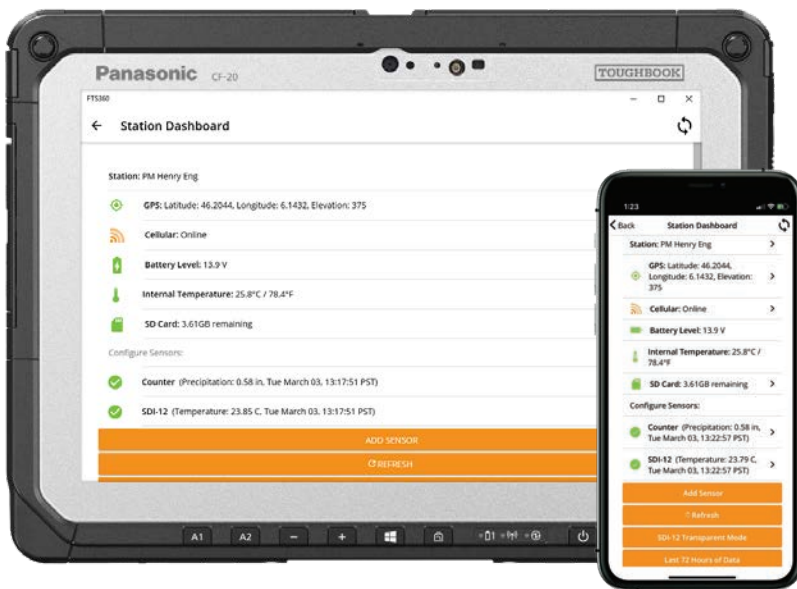

**EXTREME ENVIRONMENTS
EXTREMELY RELIABLE**

LT1-CELL

**Compact, Rugged and
Affordable Telemetry**

Leverage remote bi-directional communication for rapid decision making. The LT1 is an IoT-connected, compact logging transceiver which provides real-time data and alerts based on the measured environmental parameters.

ftsinc.com

SPECIFICATIONS

DIMENSIONS	135mm x 135mm x 40mm (5.3" x 5.3" x 1.6")
WEIGHT	400 g (0.88 lb)
OPERATING TEMPERATURE RANGE	-40°C to +65°C (-40 F to 149 F)
SUPPLY VOLTAGE	9.6 to 20V
CURRENT CONSUMPTION	16mA (active)* @ +13.5Vdc
HUMIDITY RANGE	0-95% RH
LOCAL CONTROL	Bluetooth Low Energy (BLE)
LOCAL I/O	SDI-12 Rain gauge counter NMEA
USER ACCESSIBLE SD CARD	Card included for up to 2 years of data storage
CERTIFICATIONS	CE, FCC, IC
CELLULAR SUPPORTED BANDS	Penta-Band HSPA+
<i>Includes Verizon LTE network</i>	UMTS/HSPA+ Penta Band 850, 900, 1700, 1900, 2100 MHz EGPRS / WCDMA / HSDPA / HSUPA Protocol Stack 3GPP Release 7
ENVIRONMENTAL PROTECTION	IP66 (with enclosure)

* Assuming single parameter collection and 15min transmission

WHAT'S INCLUDED

- 4GB SD Card
- Cell/GPS antenna

OPTIONS:

Penta Band or Verizon modem
DIN Rail

Powerful and easy-to-use, FTS360 App allows you to view, organize and control your stations and sensors from your mobile device.